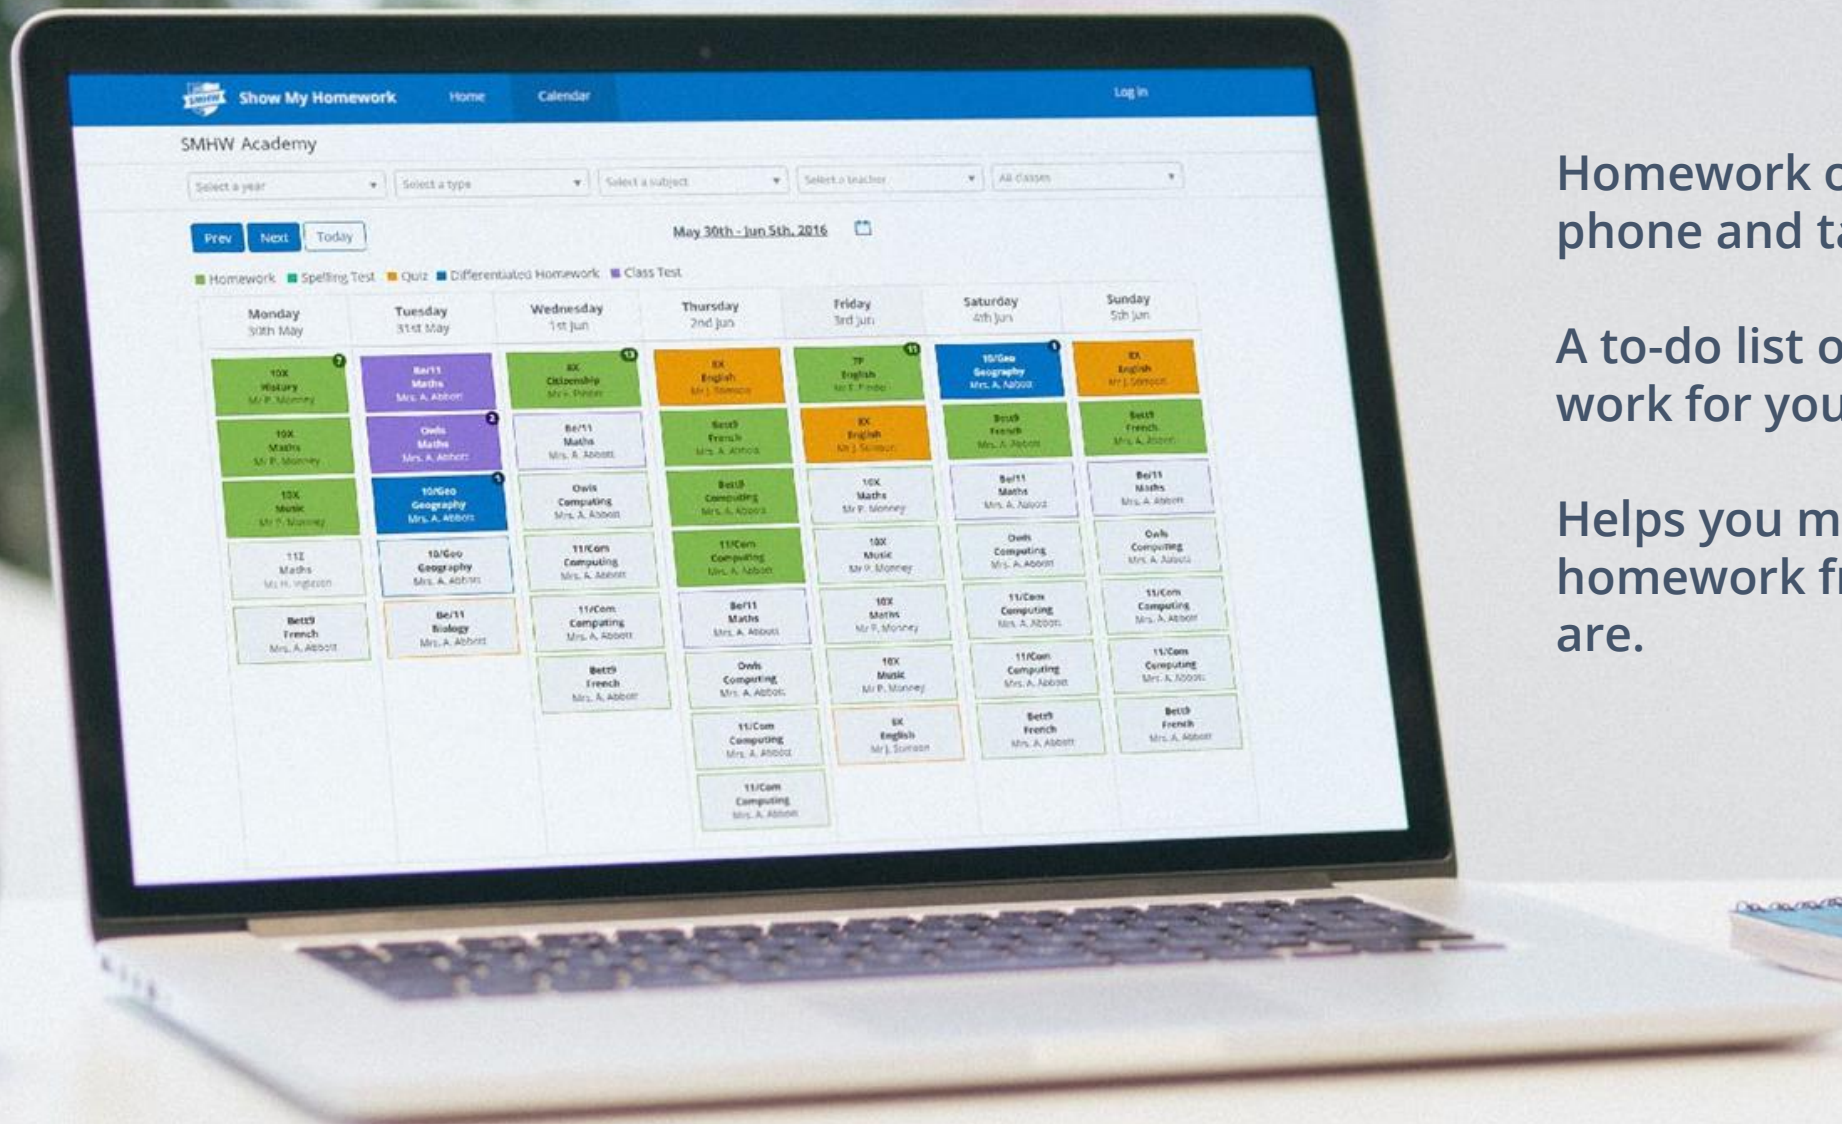

A Student's Guide to Show My Homework

satchel:
Together through education

What is Show My Homework

Homework on your computer, phone and tablet!

A to-do list organises all your work for you.

Helps you manage your homework from wherever you are.

How Show My Homework can Help You

A young man and woman are walking away from the camera on a paved path. The man is on the left, wearing a light-colored shirt and dark trousers, carrying a brown messenger bag. The woman is on the right, wearing a light-colored shirt and a dark skirt, carrying a black backpack. They are walking towards a large, multi-story building with a thatched roof. There are green trees and a bridge in the background.

Keeping your homework organised

Sends you reminders for when homework is due

Helps show you how much homework you have

Keeps you up to date when you're away from school

No need to write your homework down before leaving class