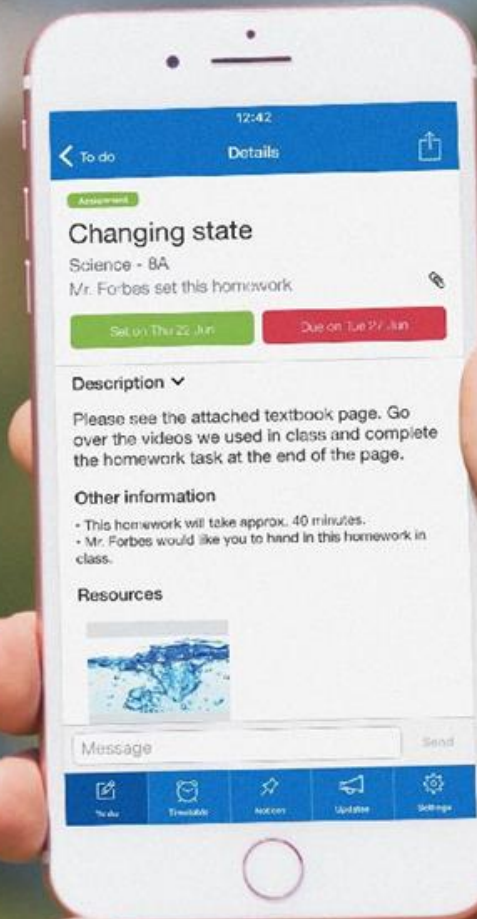

A Student's Guide to Show My Homework

satchel:
Together through education

What is Show My Homework

Homework on your computer, phone and tablet!

A to-do list organises all your work for you.

Helps you manage your homework from wherever you are.

How Show My Homework can Help You

A young man and woman are walking away from the camera on a paved path. The man is on the left, wearing a light-colored shirt and dark trousers, carrying a brown messenger bag. The woman is on the right, wearing a light-colored shirt and a dark skirt, carrying a black backpack. They are walking towards a large, multi-story building with a thatched roof. There are green trees and a bridge in the background.

Keeping your homework organised

Sends you reminders for when homework is due

Helps show you how much homework you have

Keeps you up to date when you're away from school

No need to write your homework down before leaving class

The Gradebook

Faster feedback from your teachers, including grades where required.

See comments from your teacher if they ask you to redo your homework and have the ability to reply.

The screenshot shows the 'Show My Homework' Gradebook interface. At the top, there is a search bar for homework and a language selector set to 'EN'. Below the search bar, there are filters for 'select a class', 'select a teacher', and 'select a status', along with a 'Homework search' input field. The main content area is titled 'View the submission status and grades for your homework tasks'. Below this is a table with the following data: