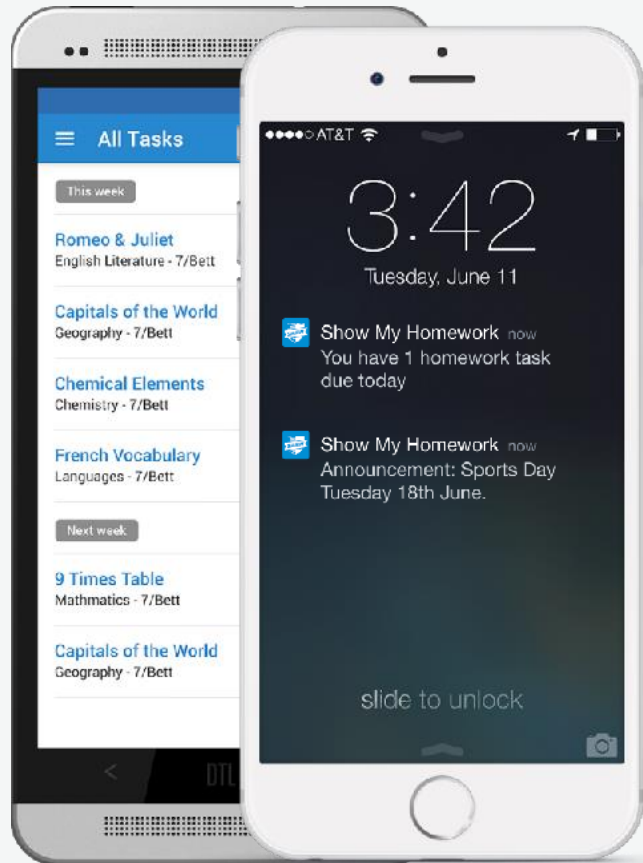

I've been given a PIN to get into my account

You will now be able to login with your email/username and password you created

Downloading the App

Please all get your mobile devices out and download the Show My Homework App.

- Open the app and type in your school's name.
- Type in your email/username and password.
- You will be taken to your To-do List
- You can start using Show My Homework on the go

Get Notified

In Settings, you can manage notifications